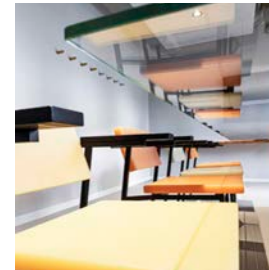

THE ESSENTIAL

BY SABINE MARCELIS

GLASS PLATE BALANCING
ON A SINGLE LEG

Minimalistic, but warm. No hotchpotch, no distraction. Only that what you really need: a large table, chairs, and a coat rack. In this space, Sabine Marcelis only uses pure forms. A large glass plate balancing on one single leg functions as a table, surrounded by the iconic SE69 chairs by Martin Visser, which Sabine gave a subtle makeover. It makes for a stylized, yet warm room. The light object above the table and the colours of the other objects in the room come in warm but bright colours, that will light up any meeting.

THE BRIGHT COLORS WILL
LIGHT UP ANY MEETING

8 persons

Made by a Dutch designer

22 M²

Whiteboard / flip-over

Superfast wifi

Floor manager

Wireless Sony Teos application
(never any cable chaos)