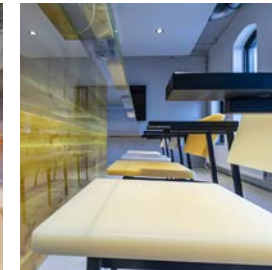

THE ESSENTIAL

BY SABINE MARCELIS

GLASS PLATE BALANCING
ON A SINGLE LEG

Minimalistic, but warm. No hotchpotch, no distraction. Only that what you really need: a large table, chairs, and a coat rack. In this space, Sabine Marcelis only uses pure forms. A large glass plate balancing on one single leg functions as a table, surrounded by the iconic SE69 chairs by Martin Visser, which Sabine gave a subtle makeover. It makes for a stylized, yet warm room. The light object above the table and the colours of the other objects in the room come in warm but bright colours, that will light up any meeting.

THE BRIGHT COLORS WILL
LIGHT UP ANY MEETING

8 persons

Made by a Dutch designer

22 M²

Whiteboard / flip-over

Superfast wifi

Floor manager

Wireless Sony Teos application
(never any cable chaos)