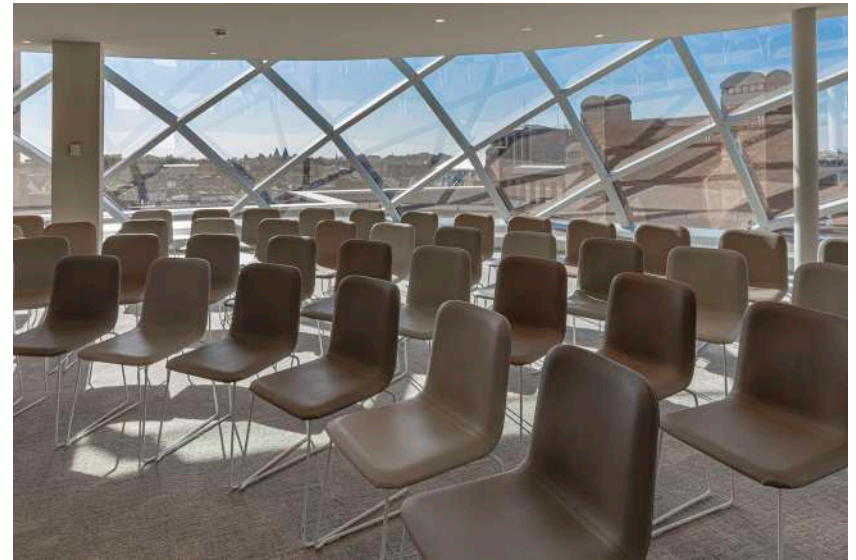

# THE UPPERCLUB

BY PAUL LINSE

Sometimes, sticking to your own club is not all that bad. This part of the glass dome we call the High Light has Capital C's best view over Amsterdam and it could be yours if you're looking for 96 m2 of perfect viewpoints with its own bar. The Upperclub can easily be connected to the Above & Beyond, to combine work and fun.

Are you looking for a unique dinner location for a smaller group? The Upperclub offers the best private dining experience with a view of the Rijksmuseum.

**BEST SKYLYNE IN TOWN WITH A VIEW OF RIJKSMUSEUM**

Theater (70 p)

Class room (25 p)

Board (30 p)

Receptie (60 p)

U shape (25 p)

Diner (50 p)

**m<sup>2</sup>** 96 M2

View over the city

# ROOMS AND SET-UP

The High Light can be rented entirely or in various parts and combinations.  
 We have flexible walls that can (un)lock the spaces in all kinds of combinations.

Floor	Event Space							
6	The Above	70	70	30	25	25	-	-
6	The Beyond	60	60	30	25	25	-	-
6	The Upperclub	70	70	30	25	25	-	-
6	Above + Beyond + Upperclub	200	150	-	-	-	-	-
6	The High Chamber	-	-	8	-	-	-	-
6	The Upper House	-	-	8	-	-	-	-
6	All rooms on 6th floor <i>*Excluding The High Brow Bar</i>	250	250	-	-	150	-	-
6	The High Brow Bar	150	-	-	-	-	40	-
6+7	The High Brow Bar + The Top Dog	400	250	-	-	-	230	230
6+7	The High Light Exclusive	400	250	-	-	-	230	230