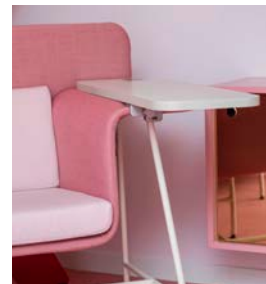

The ten Roald chairs in the room can be positioned flexibly in space. The Roald chair, inspired on the chair on which Roald Dahl wrote his children's books, is a chair and a desk in one and, like the room itself, Roald is pink. Roald makes the Pink Salon suitable for all kinds of activities. The pink doors of the salon are always open.

PINK IS ALWAYS
IN SEASON

INSPIRED BY ROALD DAHL

10 persons

26 M²

Superfast wifi

Wireless Sony Teos application
(never any cable chaos)

LED screen

Made by a Dutch designer