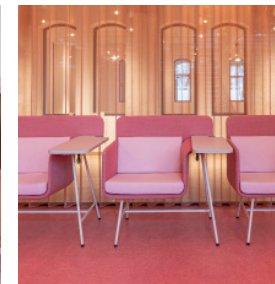

The ten Roald chairs in the room can be positioned flexibly in space. The Roald chair, inspired on the chair on which Roald Dahl wrote his children's books, is a chair and a desk in one and, like the room itself, Roald is pink. Roald makes the Pink Salon suitable for all kinds of activities. The pink doors of the salon are always open.

PINK IS ALWAYS
IN SEASON

INSPIRED BY ROALD DAHL

10 persons

26 M²

Superfast wifi

Wireless Sony Teos application
(never any cable chaos)

LED screen

Made by a Dutch designer