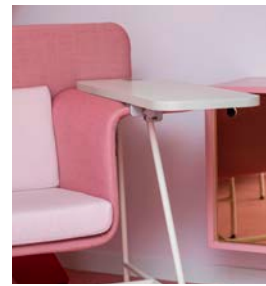

The ten Roald chairs in the room can be positioned flexibly in space. The Roald chair, inspired on the chair on which Roald Dahl wrote his children's books, is a chair and a desk in one and, like the room itself, Roald is pink. Roald makes the Pink Salon suitable for all kinds of activities. The pink doors of the salon are always open.

PINK IS ALWAYS
IN SEASON

INSPIRED BY ROALD DAHL

5-6 persons

26 M²

Superfast wifi

Wireless Sony Teos application
(never any cable chaos)

LED screen

Made by a Dutch designer