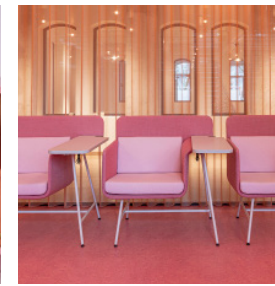

The ten Roald chairs in the room can be positioned flexibly in space. The Roald chair, inspired on the chair on which Roald Dahl wrote his children's books, is a chair and a desk in one and, like the room itself, Roald is pink. Roald makes the Pink Salon suitable for all kinds of activities. The pink doors of the salon are always open.

PINK IS ALWAYS
IN SEASON

INSPIRED BY ROALD DAHL

5-6 persons

26 M²

Superfast wifi

Wireless Sony Teos application
(never any cable chaos)

LED screen

Made by a Dutch designer