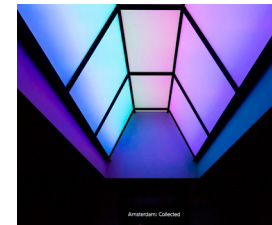

THE SKYSCAPE

BY RICHARD HUTTEN

With his head in the clouds. That is where Richard Hutten sat while he was designing The Skyscape. In this room, large groups can escape to the sky and attend inspiring presentations and sessions while sitting on the Hutten-designed chairs. Your presentations will defy gravity. A large space that, despite its size, feels personal. The most beautiful colours shine bright throughout the ceiling, which continuously change. Can you feel the magic in this room?